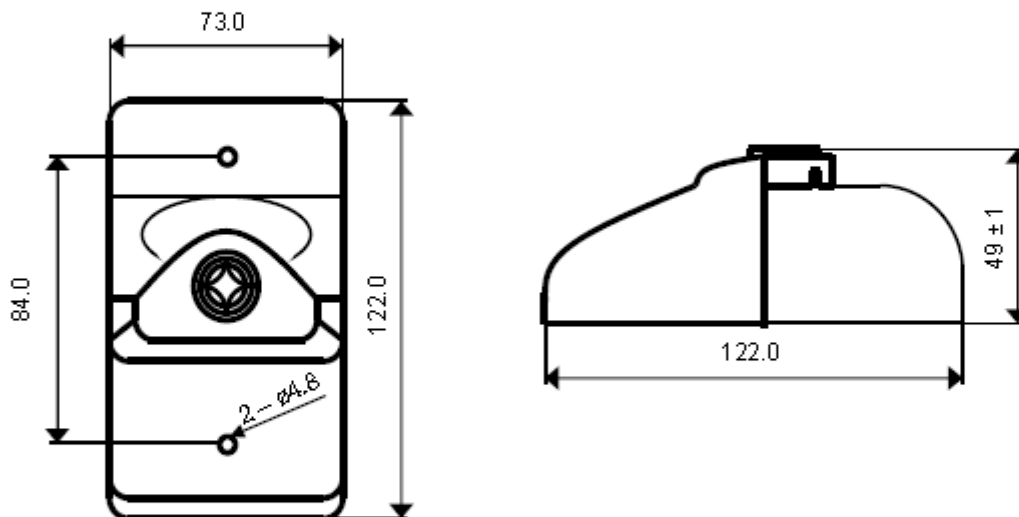

STRSIR0012 - 12 Vac strobe and siren

Description

The STRSIR0012 is an external auxiliary siren and strobe which can be connected to any Carel controller with an auxiliary relay.

The STRSIR0012 delivers a more powerful visual and audible indication of an alarm condition via a blue strobe and 100dB siren.

Dimension

Wiring

For technical support contact CAREL Australia Pty. Ltd
Sydney office Ph – 02 8762 9200 Email - cst.au@carel.com
Fax – 02 9764 6933 sales.au@carel.com

CAREL